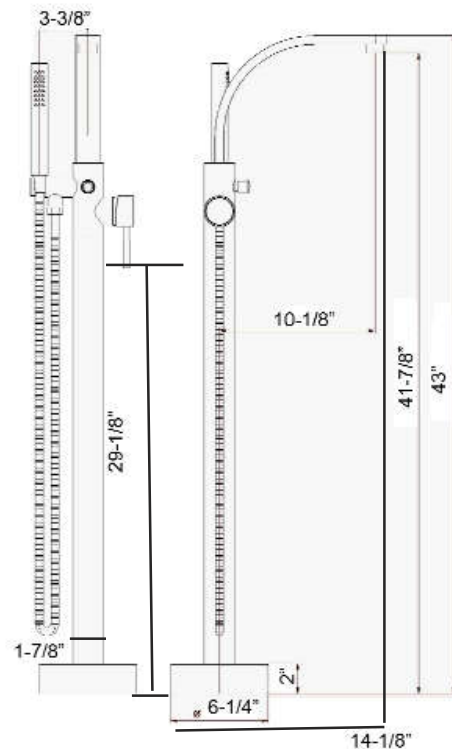

GRIMLEY FREESTANDING FAUCET

Cat. No.
7968

Features:

- ▶ Spout reach is 10-1/8"
- ▶ Rough-In Valve Included
- ▶ Flow rate for spout is 4.3 GPM (45 PSI)
- ▶ Flow rate for hand shower is 1.08 GPM (45 PSI)
- ▶ 1/2" Water connection
- ▶ Single lever control
- ▶ Available in 3 finishes
- ▶ Brass body with zinc handle
- ▶ 1-5/8" Ceramic cartridge
- ▶ 59" Stainless Steel Shower Hose
- ▶ 33-3/4" x 3/4" Flexible inlet pipes
- ▶ cUPC approved
- ▶ Handshower has backflow preventor on body
- ▶ Brass handshower material
- ▶ Supplies: Connection size: 3/4" , female connection type, 33-3/4" length, spout swivels included

Finishes:

- CP** Polished Chrome
- BN** Brushed Nickel
- ORB** Oil Rubbed Bronze

D: 14-1/8"
W: 7" (closed)- 8-1/8" (open)
H: 42-3/4"

Dimensions are nominal and may vary. Dimensions and specifications subject to change without notice.